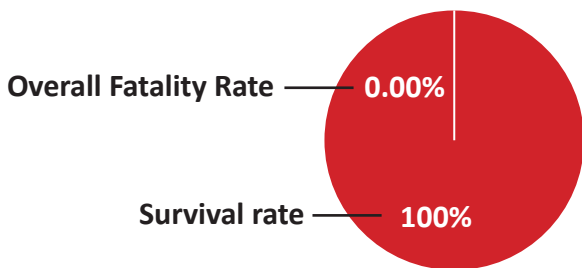

## Deaths with Covid (Mortality Rate)

Fatality Rates = Based on 0 Deaths

Overall Fatality Rate = 0.00% (0/159,713)

Survival Rate = 100% ((159,713-0)/159,713)

Case Fatality Rate = 0% (0/{153-9})

Infection Fatality Rate = 0%